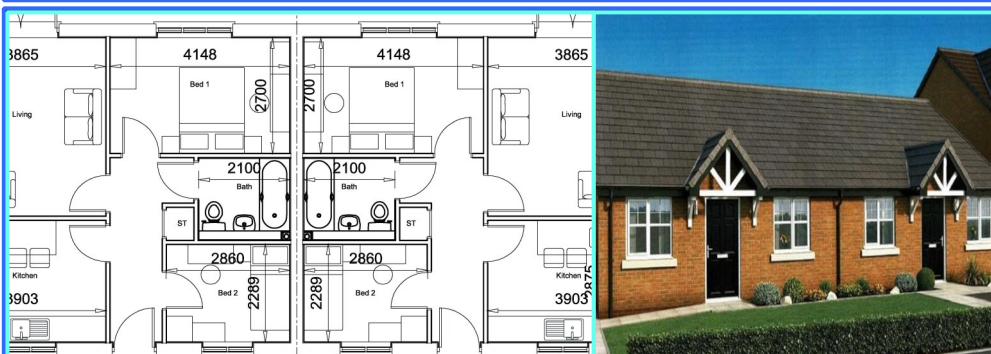

The Willow, Kippax

Yorkshire Housing are delighted to offer 6 new homes which will be coming available in October in Kippax, Leeds.

The properties consist of 6 x 2 bedroom bungalows. The bungalows will be suitable for up to a family of 3.

The homes include a newly fitted kitchen, bathroom with overhead shower and enclosed rear garden.

The properties will be allocated on the basis of priority band via the Leeds Homes Register, with preference given to applicants with a medical recommendation. All applicants must be able to prove they have a 'Good Tenancy Record' and private tenants will be asked for references.